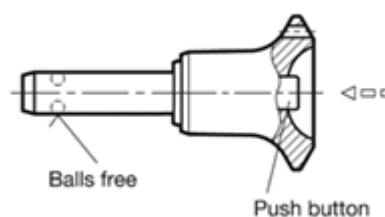

Article number: 201139660

Description: E+G stainless steel-ball lock pin
GN 113.9-6-60

Measures

Application example

| | |
|----------------|--------|
| d1 | = 6 |
| d2 | = 7 |
| d3 | = 23 |
| d4 | = 10.2 |
| l1 | = 60 |
| l2 | = 7 |
| l3 | = 20.2 |
| Resilience (N) | = 21 |