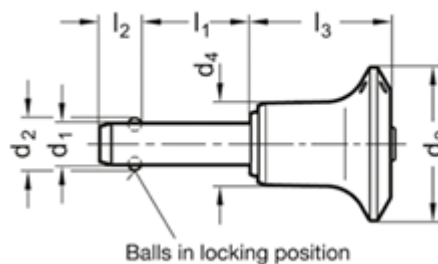

Article number: 201139660

Description: E+G stainless steel-ball lock pin
GN 113.9-6-60

Measures

Application example

| | |
|----------------|--------|
| d1 | = 6 |
| d2 | = 7 |
| d3 | = 23 |
| d4 | = 10.2 |
| l1 | = 60 |
| l2 | = 7 |
| l3 | = 20.2 |
| Resilience (N) | = 21 |

Weight in (g) = 34